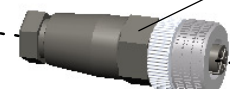

Extension IQ Easy

1030000100 - 24 V DC powered
1030000110 - 100-240 V AC powered

Cord device M12 female angled 5 pole
7519020375 - 5 m, unshielded
7519020376 - 10 m, unshielded

Cord device M12 female straight 5 pole
7519020365 - 5 m, unshielded
7519020366 - 10 m, unshielded
7519020380 - 10 m, cable chain, shielded

Connector device M12 female angled
5 pole (screw connections)
7519020355 - \varnothing 4-6 mm cables
7519020356 - \varnothing 6-8 mm cables

Connector IQ M12 male straight
5 pole (screw connections)
7519020352 - \varnothing 4-6 mm cables
7519020353 - \varnothing 6-8 mm cables

Connector device M12 female straight
5 pole (screw connections)
7519020350 - \varnothing 4-6 mm cables
7519020351 - \varnothing 6-8 mm cables

Cord device M12 female-male straight 5 pole
7519020390 - 2 m, unshielded
7519020391 - 5 m, unshielded
7519020392 - 10 m, unshielded
7519020386 - 5 m, cable chain, unshielded
7519020387 - 10 m, cable chain, unshielded
7519020383 - 5 m, cable chain, shielded
7519020384 - 10 m, cable chain, shielded