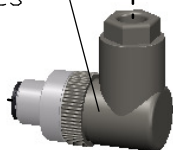

Extension IQ Easy

1030000100 - 24 V DC powered
1030000110 - 100-240 V AC powered

Cord device M12 female angled 5 pole
7519020375 - 5 m, unshielded
7519020376 - 10 m, unshielded

Cord device M12 female straight 5 pole
7519020365 - 5 m, unshielded
7519020366 - 10 m, unshielded
7519020380 - 10 m, cable chain, shielded

Connector device M12 female angled
5 pole (screw connections)
7519020355 - \varnothing 4-6 mm cables
7519020356 - \varnothing 6-8 mm cables

Connector IQ M12 male straight
5 pole (screw connections)
7519020352 - \varnothing 4-6 mm cables
7519020353 - \varnothing 6-8 mm cables

Connector device M12 female straight
5 pole (screw connections)
7519020350 - \varnothing 4-6 mm cables
7519020351 - \varnothing 6-8 mm cables

Cord device M12 female-male straight 5 pole
7519020390 - 2 m, unshielded
7519020391 - 5 m, unshielded
7519020392 - 10 m, unshielded
7519020386 - 5 m, cable chain, unshielded
7519020387 - 10 m, cable chain, unshielded
7519020383 - 5 m, cable chain, shielded
7519020384 - 10 m, cable chain, shielded