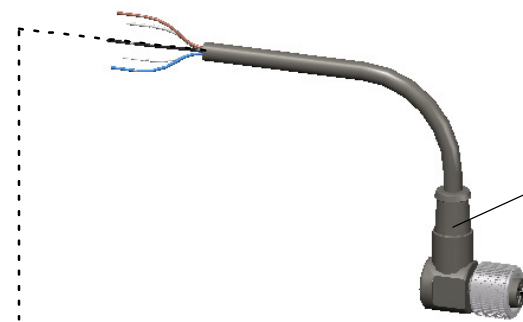

Sub-D connector
male 25 pole
P/N 3900236025

Power cord IEC-C13
2 m, with lock
P/N 9146340700

24V power connector
for \varnothing 4 - 6,5mm cables
P/N 9370000205

Cord IQ interconnection M8
female-male straight 3 pole
7519020291 - 5 m
7519020292 - 10 m
7519020294 - 25 m

Extension IQ Easy

1030000100 - 24 V DC powered
1030000110 - 100-240 V AC powered

Cord device M12 female angled 5 pole
7519020375 - 5 m, unshielded
7519020376 - 10 m, unshielded

Cord device M12 female straight 5 pole
7519020365 - 5 m, unshielded
7519020366 - 10 m, unshielded
7519020380 - 10 m, cable chain, shielded

Connector device M12 female angled
5 pole (screw connections)
7519020355 - \varnothing 4-6 mm cables
7519020356 - \varnothing 6-8 mm cables

Connector IQ M12 male straight
5 pole (screw connections)
7519020352 - \varnothing 4-6 mm cables
7519020353 - \varnothing 6-8 mm cables

Connector device M12 female straight
5 pole (screw connections)
7519020350 - \varnothing 4-6 mm cables
7519020351 - \varnothing 6-8 mm cables

Cord device M12 female-male straight 5 pole
7519020390 - 2 m, unshielded
7519020391 - 5 m, unshielded
7519020392 - 10 m, unshielded
7519020386 - 5 m, cable chain, unshielded
7519020387 - 10 m, cable chain, unshielded
7519020383 - 5 m, cable chain, shielded
7519020384 - 10 m, cable chain, shielded