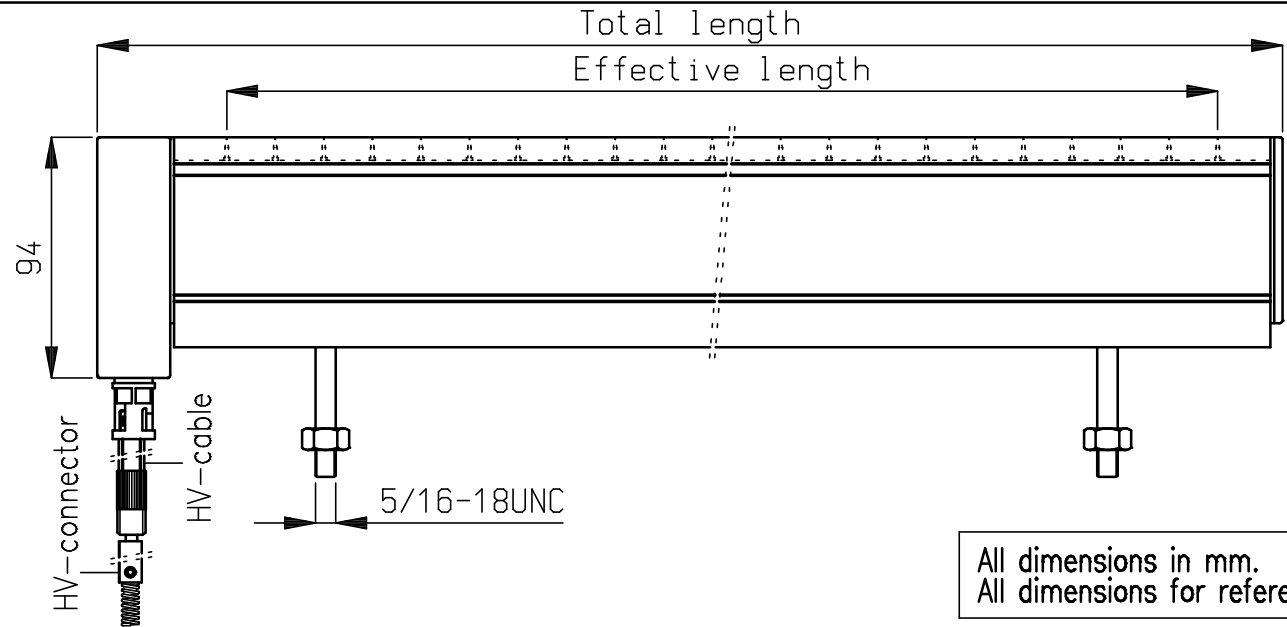

Straight exit

Right angle exit (option)

All dimensions in mm.  
All dimensions for reference only

P.O.B. 71  
7240AB Lochem NL.  
Tel: +31 (0)573-288333

Name: PINNER ARC RESISTANT BAR

Drawn: RL

Dwg. nr.:

Date: 28-05-2001