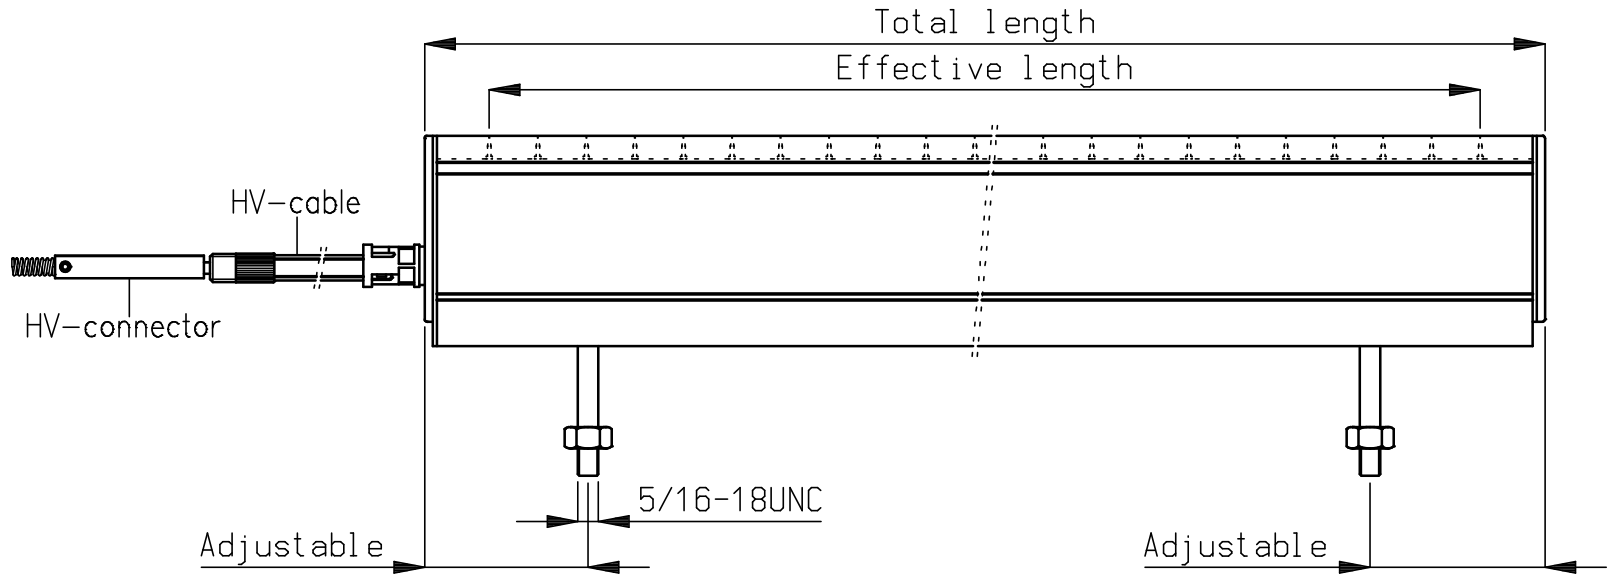

Straight exit

Right angle exit (option)

All dimensions in mm.  
All dimensions for reference only

P.O.B. 71  
7240AB Lochem NL.  
Tel: +31 (0)573-288333

Name: PINNER ARC RESISTANT BAR

Drawn: RL

Dwg. nr.:

Date: 28-05-2001