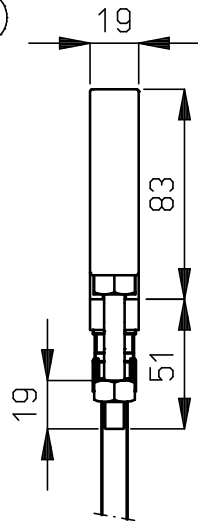

Straight exit

Right angle exit (option)

All dimensions in mm.  
All dimensions for reference only

P.O.B. 71  
7240AB Lochem NL.  
Tel: +31 (0)573-288333

Name: PINNER ARC RESISTANT BAR

Drawn: RL

Dwg. nr.:

Date: 28-05-2001

ECN -

REV. -

Check: JK

0933A001