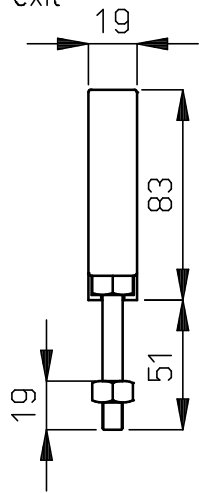

Straight exit

Right angle exit (option)

All dimensions in mm.  
All dimensions for reference only

P.O.B. 71  
7240AB Lochem NL.  
Tel: +31 (0)573-288333

Name: PINNER ARC RESISTANT BAR

Drawn: RL

Dwg. nr.:

Date: 28-05-2001

ECN -

REV. -

Check: JK

0933A001