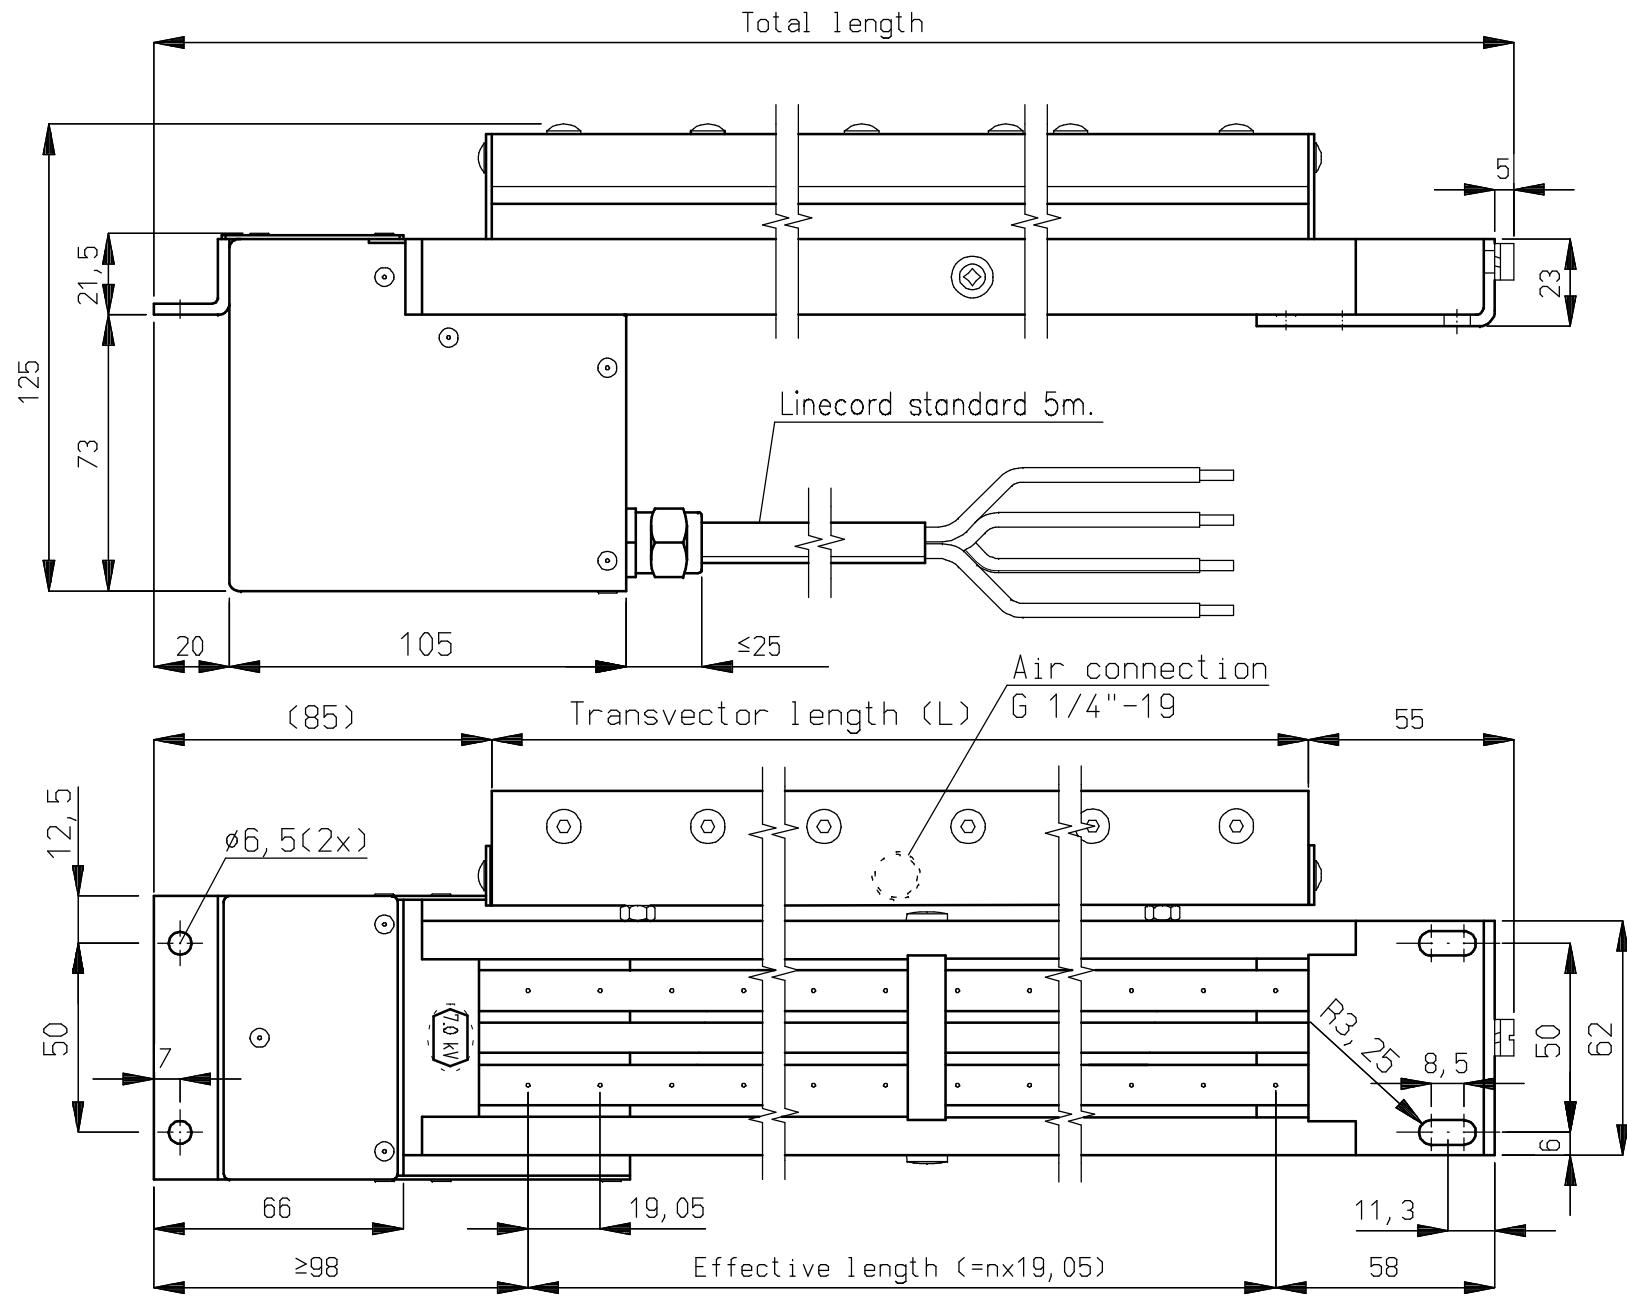

Transvector	L
3"	76,2
6"	152,4
12"	304,8
18"	457,2
24"	609,6
(30")	771,0
(36")	923,4
(42")	1075,8
(48")	1228,2
(54")	1389,6
(60")	1542,0
(66")	1694,4
(72")	1846,8

Ex Certified Product
No modifications permitted without the approval of the "authorised person"

Mounting materials included

Table extra brackets	
Tot. length (m)	QTY
> 2 - 4	1
> 4 - 6	2
> 6 - 8	3
> 8 - 10	4
>10 - 12	5

Options

Support bracket
 Part no. 7584900100

Angle bracket
 Part no. 7584900200