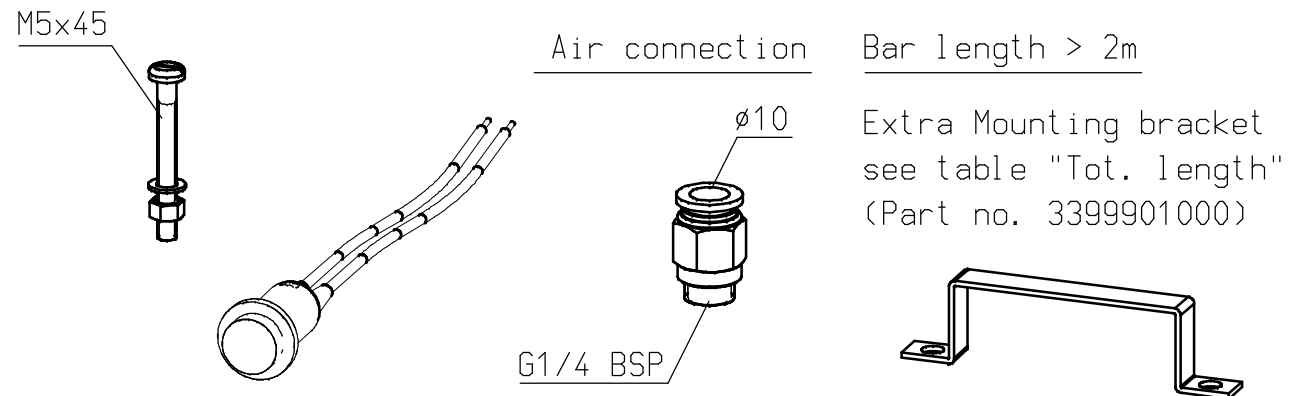

Mounting materials included

Table extra brackets	
Tot. length (m)	QTY
> 2 - 4	1
> 4 - 6	2
> 6 - 8	3
> 8 - 10	4
>10 - 12	5

Options

Support bracket
 Part no. 7584900100

Angle bracket
 Part no. 7584900200