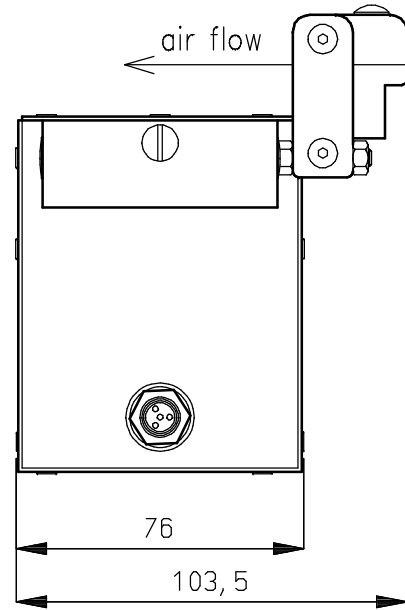

Transvector	L
3"	76,2
6"	152,4
12"	304,8
18"	457,2
24"	609,6
(30")	771,0
(36")	923,4
(42")	1075,8
(48")	1228,2
(54")	1389,6
(60")	1542,0
(66")	1694,4
(72")	1846,8

Ex Certified Product
No modifications permitted without the approval of the "authorised person"

Mounting materials included

Table extra brackets	
Tot. length (m)	QTY
> 2 - 4	1
> 4 - 6	2
> 6 - 8	3
> 8 - 10	4
>10 - 12	5

Options

Support bracket
 Part no. 7584900100

Angle bracket
 Part no. 7584900200