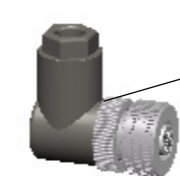

Power supply DIN rail 24 V DC/4 A  
7519020425 - max. 4 devices

Power supply DIN rail 24 V DC/3,3 A  
7519020430 - max. 4 devices

Cable with angled connector female  
7519020375 - 5 m, unshielded  
7519020376 - 10 m, unshielded

Cable with straight connector female  
7519020365 - 5 m, unshielded  
7519020366 - 10 m, unshielded  
7519020380 - 10 m, cable chain, shielded

M12 connector angled female  
(screw connections)  
7519020355 - Ø4-6 mm cables  
7519020356 - Ø6-8 mm cables

M12 connector straight female  
(screw connections)  
7519020350 - Ø4-6 mm cables  
7519020351 - Ø6-8 mm cables

M12 connector angled male  
(screw connections)  
7519020357 - Ø4-6 mm cables  
7519020358 - Ø6-8 mm cables