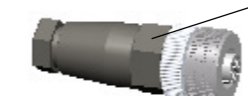

M12 connector straight female
(screw connections)
7519020350 - Ø4-6 mm cables
7519020351 - Ø6-8 mm cables

M12 connector angled male
(screw connections)
7519020357 - Ø4-6 mm cables
7519020358 - Ø6-8 mm cables