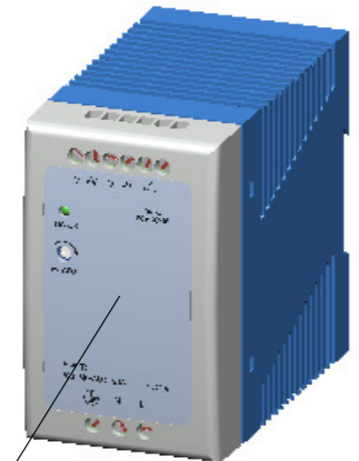

Power cord 2,0 m C-13  
9146340620

Power supply 100-240 V AC/24 V DC  
(Power cord 9146340620 included)  
4524001000 - Desktop model  
4524001010 - Desktop model for high humidity

Power supply DIN rail 24 V DC/10 A  
7519020435 - max. 20 devices

Power supply DIN rail 24 V DC/4 A  
7519020425 - max. 4 devices

Power supply DIN rail 24 V DC/3,3 A  
7519020430 - max. 4 devices

Cable with angled connector female  
7519020375 - 5 m, unshielded  
7519020376 - 10 m, unshielded