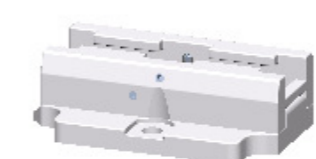

Mounting bracket bars
4532000100