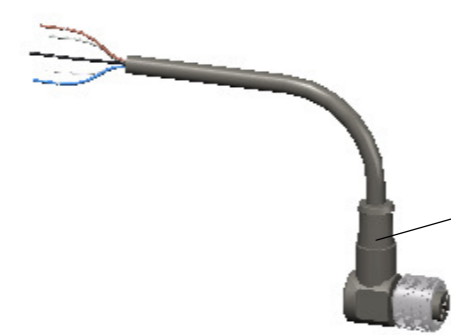

Power cord 2,0 m C-13  
9146340620

Power supply 100-240 V AC/24 V DC  
(Power cord 9146340620 included)  
4524001000 - Desktop model  
4524001010 - Desktop model for high humidity

Power supply DIN rail 24 V DC/10 A  
7519020435 - max. 20 devices

Power supply DIN rail 24 V DC/4 A  
7519020425 - max. 4 devices

Power supply DIN rail 24 V DC/3,3 A  
7519020430 - max. 4 devices

Cable with angled connector female  
7519020375 - 5 m, unshielded  
7519020376 - 10 m, unshielded

Cable with straight connector female  
7519020365 - 5 m, unshielded  
7519020366 - 10 m, unshielded  
7519020380 - 10 m, cable chain, shielded

M12 connector angled female  
(screw connections)  
7519020355 - Ø4-6 mm cables  
7519020356 - Ø6-8 mm cables