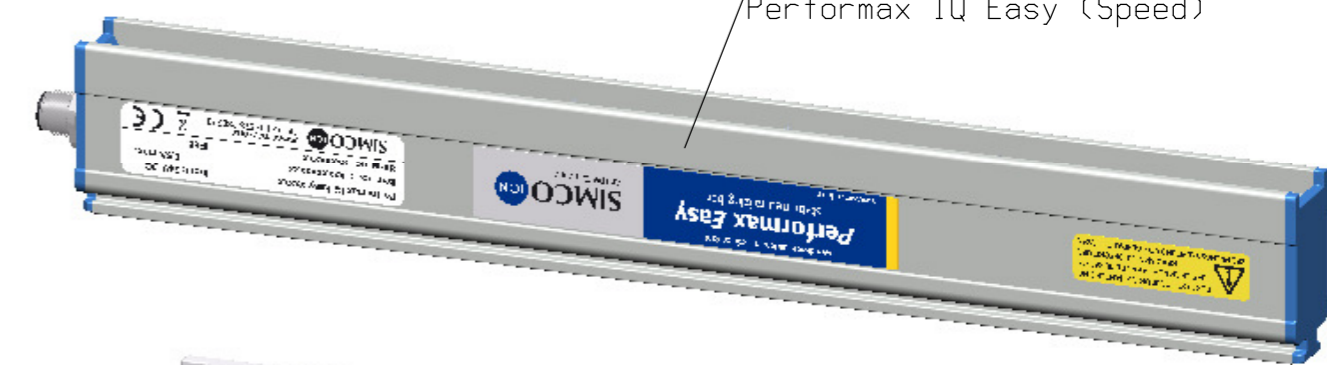

Power supply DIN rail 24 V DC/4 A
7519020425 - max. 4 devices

Power supply DIN rail 24 V DC/3,3 A
7519020430 - max. 4 devices

Cable with angled connector female
7519020375 - 5 m, unshielded
7519020376 - 10 m, unshielded

Cable with straight connector female
7519020365 - 5 m, unshielded
7519020366 - 10 m, unshielded
7519020380 - 10 m, cable chain, shielded

M12 connector angled female
(screw connections)
7519020355 - Ø4-6 mm cables
7519020356 - Ø6-8 mm cables

M12 connector straight female
(screw connections)
7519020350 - Ø4-6 mm cables
7519020351 - Ø6-8 mm cables

M12 connector angled male
(screw connections)
7519020357 - Ø4-6 mm cables
7519020358 - Ø6-8 mm cables

M12 connector angled male
(screw connections)
7519020352 - Ø4-6 mm cables
7519020353 - Ø6-8 mm cables

Cordset M12 female-M12 male
straight connectors
7519020390 - 2 m, unshielded
7519020391 - 5 m, unshielded
7519020392 - 10 m, unshielded
7519020386 - 5 m, cable chain, unshielded
7519020387 - 10 m, cable chain, unshielded
7519020383 - 5 m, cable chain, shielded
7519020384 - 10 m, cable chain, shielded

Performax Easy (Speed) or
Performax IQ Easy (Speed)