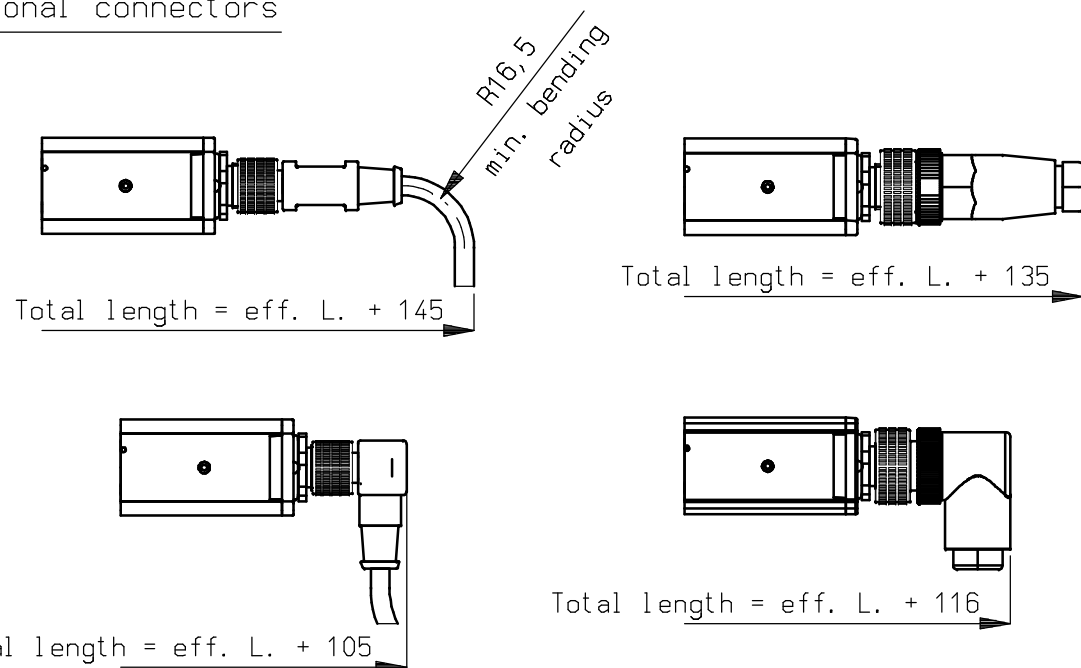

Brackets	
Tot. length	QTY
360 - 900	2
1080 - 1980	3
2160 - 2880	4
3060 - 3960	5
4140 - 4860	6

Mounting example (1:4)

Optional connectors

Mounting bracket bars - options

Part no. 4532000100

(M5 bolts, screws and washers not included)

Total length = eff. L. + 105

	Name: Performax IQ Easy					Drawn: AB	Part no.: 153101xxxx
	CAD generated NOT updated	Dimensions in mm	Date: 15-11-2013	A3	M: 1:2	ECN-	Check: -
www.simco-ion.nl Tel: +31 (0)573 288333						Dwg. no.: 15310010/A	