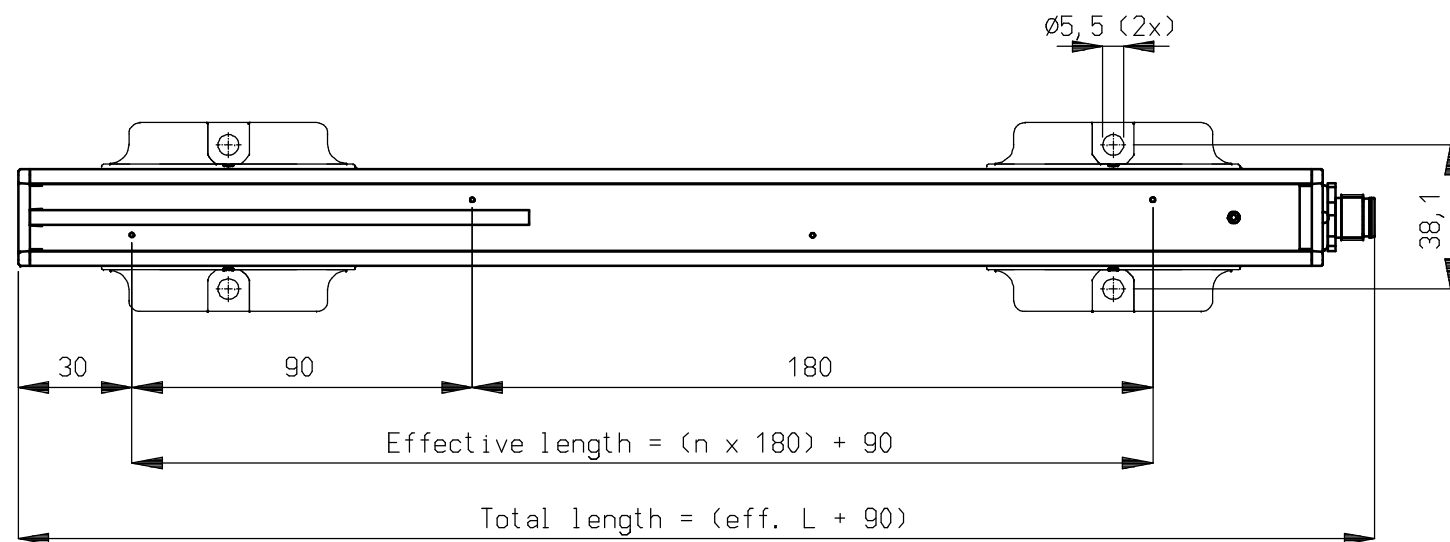

Brackets	
Tot. length	QTY
360 - 900	2
1080 - 1980	3
2160 - 2880	4
3060 - 3960	5
4140 - 4860	6

Mounting example (1:4)

Optional connectors

Mounting bracket bars - options

Part no. 4532000100

(M5 bolts, screws and washers not included)

Total length = eff. L. + 105

	Name: Performax IQ Easy					Drawn: AB	Part no.: 153101xxxx
	CAD generated NOT updated	Dimensions in mm	Date: 15-11-2013	A3	M: 1:2	ECN-	Check: -
www.simco-ion.nl Tel: +31 (0)573 288333						Dwg. no.: 15310010/A	