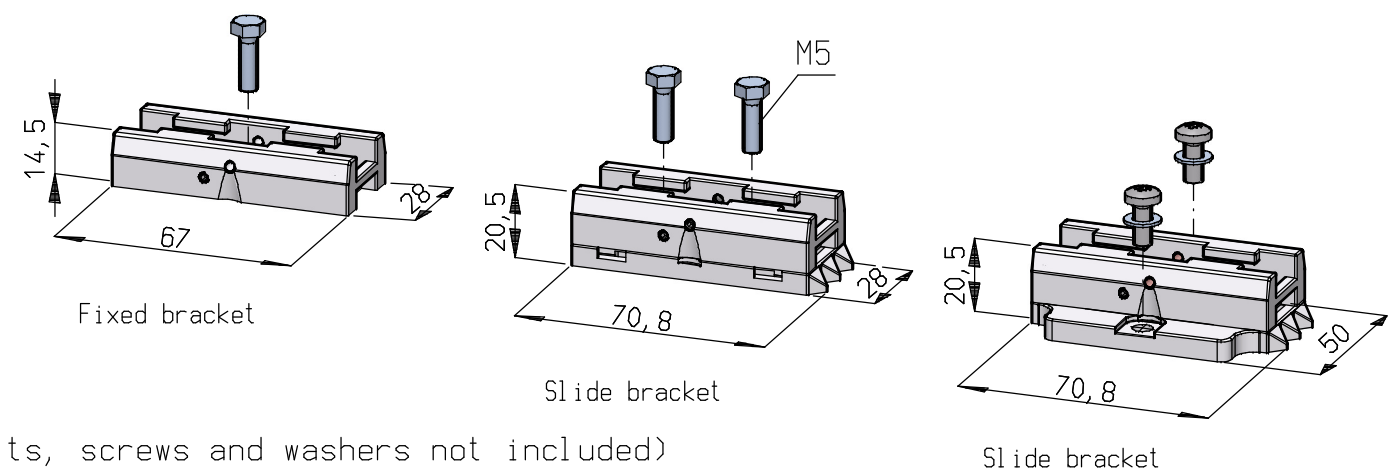

Brackets	
Tot. length	QTY
360 - 900	2
1080 - 1980	3
2160 - 2880	4
3060 - 3960	5
4140 - 4860	6

Mounting example (1:4)

Optional connectors

Mounting bracket bars - options

Part no. 4532000100

(M5 bolts, screws and washers not included)

Total length = eff. L. + 105

	Name: Performax IQ Easy					Drawn: AB	Part no.: 153101xxxx
	CAD generated NOT updated	Dimensions in mm	Date: 15-11-2013	A3	M: 1:2	ECN-	Check: -
www.simco-ion.nl Tel: +31 (0)573 288333						Dwg. no.: 15310010/A	