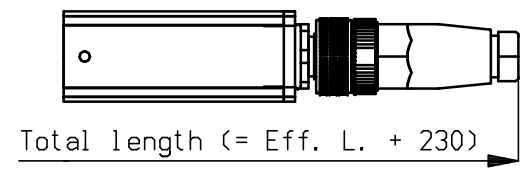

Brackets	
Bar length	QTY
450 - 990	2
1070 - 1890	3
2070 - 2970	4
3150 - 3870	5

OPTIONAL CONNECTORS

Without cable - Part no. 7519020350
(with screw connection)

With 5 m cable - Part no. 7519020365

With 5 m cable - Part no. 7524020370
With 10 m cable - Part no. 7524020375

Without cable - Part no. 7519020355
(with screw connection)

Bracket Bars - options

- Part no.: 4532000100 Bracket Bar, complete
- Part no.: 4532001010 Bracket Bar Set (2 pieces complete)
- Part no.: 4532001020 Bracket Bar Set (3 pieces complete)

Name: Performax Easy				Drawn: MVN	Part no.: 1524--
CAD generated NOT updated	Dimensions in mm	Date: 14-09-2009	A3 M: 1:2	ECN2013-017	Check: -
				Dwg. no.: 15240010/E	