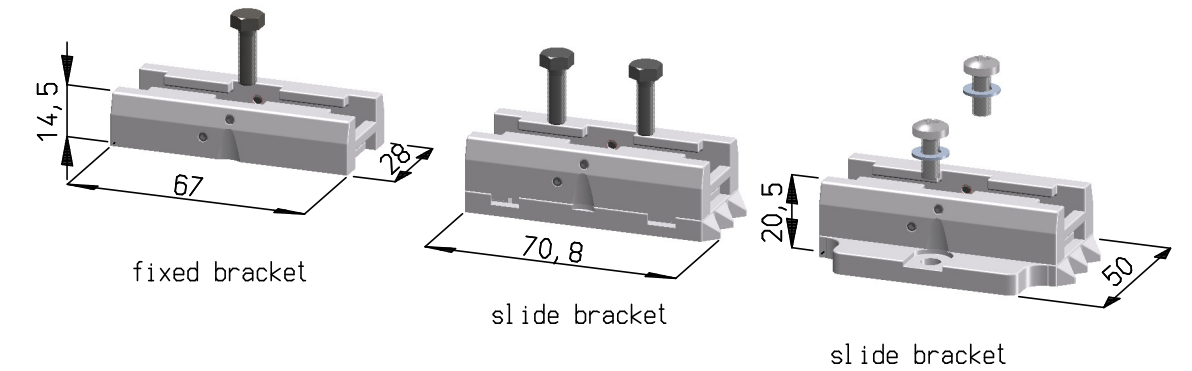

Brackets	
Bar length	QTY
450 - 990	2
1070 - 1890	3
2070 - 2970	4
3150 - 3870	5

OPTIONAL CONNECTORS

Without cable - Part no. 7519020350
(with screw connection)

With 5 m cable - Part no. 7519020365

With 5 m cable - Part no. 7524020370
With 10 m cable - Part no. 7524020375

Without cable - Part no. 7519020355
(with screw connection)

Bracket Bars - options

- Part no.: 4532000100 Bracket Bar, complete
- Part no.: 4532001010 Bracket Bar Set (2 pieces complete)
- Part no.: 4532001020 Bracket Bar Set (3 pieces complete)

Name: Performax Easy				Drawn: MVN	Part no.: 1524--
CAD generated NOT updated	Dimensions in mm	Date: 14-09-2009	A3 M: 1:2	ECN2013-017	Check: -
				Dwg. no.: 15240010/E	