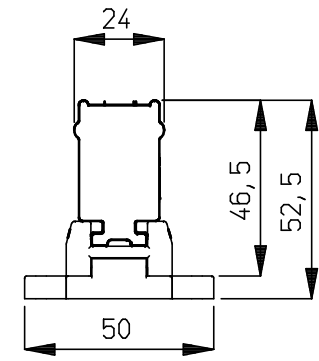

Brackets	
Bar length	QTY
450 - 990	2
1070 - 1890	3
2070 - 2970	4
3150 - 3870	5

OPTIONAL CONNECTORS

Without cable - Part no. 7519020350
(with screw connection)

With 5 m cable - Part no. 7519020365

With 5 m cable - Part no. 7524020370
With 10 m cable - Part no. 7524020375

Without cable - Part no. 7519020355
(with screw connection)

Bracket Bars - options

- Part no.: 4532000100 Bracket Bar, complete
- Part no.: 4532001010 Bracket Bar Set (2 pieces complete)
- Part no.: 4532001020 Bracket Bar Set (3 pieces complete)

Name: Performax Easy				Drawn: MVN	Part no.: 1524--
CAD generated NOT updated	Dimensions in mm	Date: 14-09-2009	A3 M: 1:2	ECN2013-017	Check: -
				Dwg. no.: 15240010/E	