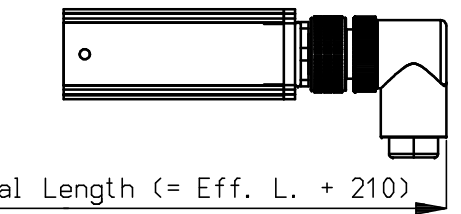

Brackets	
Bar length	QTY
450 - 990	2
1070 - 1890	3
2070 - 2970	4
3150 - 3870	5

OPTIONAL CONNECTORS

Without cable - Part no. 7519020350
(with screw connection)

With 5 m cable - Part no. 7519020365

With 5 m cable - Part no. 7524020370
With 10 m cable - Part no. 7524020375

Without cable - Part no. 7519020355
(with screw connection)

Bracket Bars - options

- Part no.: 4532000100 Bracket Bar, complete
- Part no.: 4532001010 Bracket Bar Set (2 pieces complete)
- Part no.: 4532001020 Bracket Bar Set (3 pieces complete)

Name: Performax Easy				Drawn: MVN	Part no.: 1524--
CAD generated NOT updated	Dimensions in mm	Date: 14-09-2009	A3 M: 1:2	ECN2013-017	Check: -
				Dwg. no.: 15240010/E	