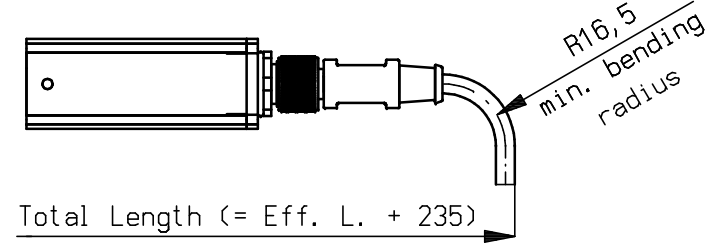

Brackets	
Bar length	QTY
450 - 990	2
1070 - 1890	3
2070 - 2970	4
3150 - 3870	5

OPTIONAL CONNECTORS

Without cable - Part no. 7519020350
(with screw connection)

With 5 m cable - Part no. 7519020365

With 5 m cable - Part no. 7524020370
With 10 m cable - Part no. 7524020375

Without cable - Part no. 7519020355
(with screw connection)

Bracket Bars - options

- Part no.: 4532000100 Bracket Bar, complete
- Part no.: 4532001010 Bracket Bar Set (2 pieces complete)
- Part no.: 4532001020 Bracket Bar Set (3 pieces complete)

Name: Performax Easy				Drawn: MVN	Part no.: 1524--
CAD generated NOT updated	Dimensions in mm	Date: 14-09-2009	A3 M: 1:2	ECN2013-017	Check: -
				Dwg. no.: 15240010/E	